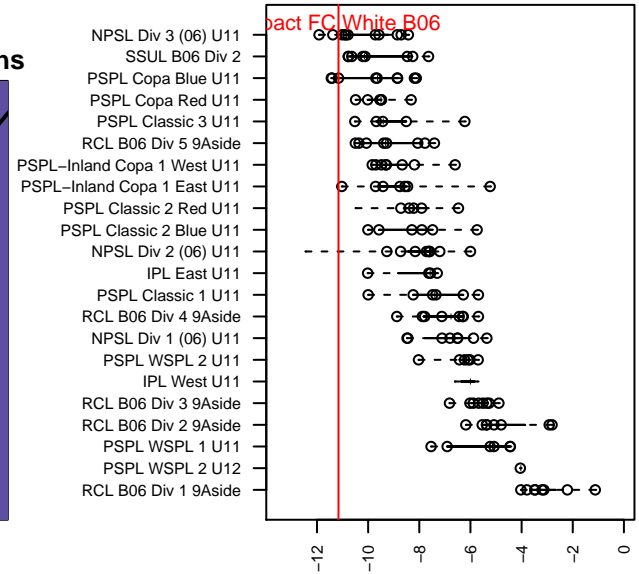

# Impact FC White B06

Cascade SC  
 Renton, WA  
 B06 total strength=174  
 attack=0.2 defense=0.06  
 fall league = PSPL Copa Blue U11  
 spr league = Spr PSPL Copa U11  
 notes= Cascade Impact

alt names used:  
 CSC Impact FC B06-07 White  
 CSC Impact FC 06/07 White  
 CSC Impact FC 06/07 White

Venues played:  
 2016 Blast Off B2006 C  
 2016 PSPL Copa Blue U11  
 2016 Spr PSPL Copa U11

**Impact FC White B06**  
 Dots are actual minus expected GF (blue circles) and GA (red triangles).  
 Blue line is smoothed change in attack strength. Red is smoothed change in defense strength.

**attack and defense variance (black dot)  
relative to other teams  
and top 10 in region**

**attack and defense rating  
relative to others at age  
and all opponents in last 13 months**

**Performance relative to 13 month average**