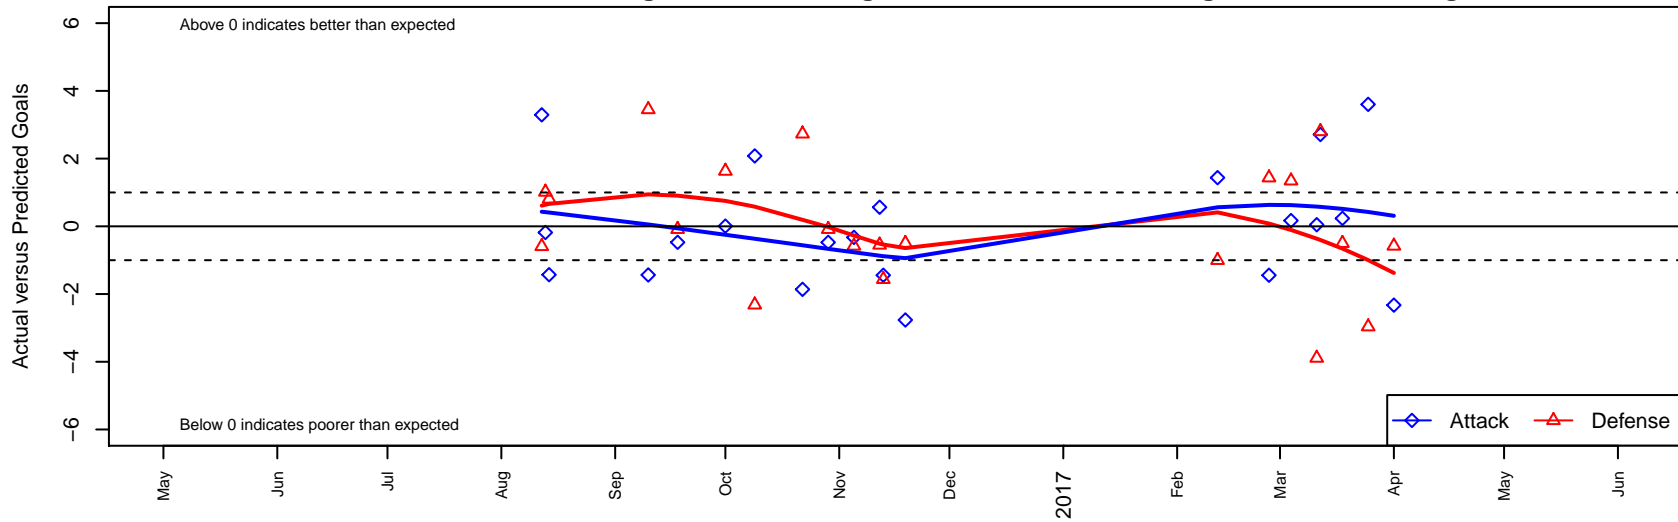

# Impact FC White B06

Cascade SC  
 Renton, WA  
 B06 total strength=174  
 attack=0.2 defense=0.06  
 fall league = PSPL Copa Blue U11  
 spr league = Spr PSPL Copa U11  
 notes= Cascade Impact

alt names used:  
 CSC Impact FC B06-07 White  
 CSC Impact FC 06/07 White  
 CSC Impact FC 06/07 White

Venues played:  
 2016 Blast Off B2006 C  
 2016 PSPL Copa Blue U11  
 2016 Spr PSPL Copa U11

**Impact FC White B06**  
 Dots are actual minus expected GF (blue circles) and GA (red triangles).  
 Blue line is smoothed change in attack strength. Red is smoothed change in defense strength.

**attack and defense variance (black dot)  
relative to other teams  
and top 10 in region**

**attack and defense rating  
relative to others at age  
and all opponents in last 13 months**

**Performance relative to 13 month average**