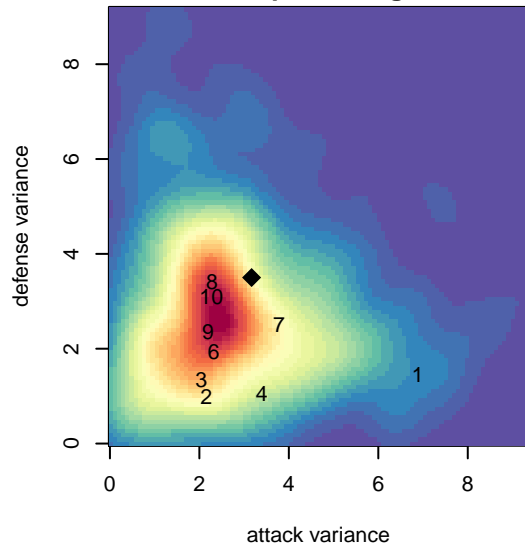

# Impact FC White B06

Cascade SC  
 Renton, WA  
 B06 total strength=174  
 attack=0.2 defense=0.06  
 fall league = PSPL Copa Blue U11  
 spr league = Spr PSPL Copa U11  
 notes= Cascade Impact

alt names used:  
 CSC Impact FC B06-07 White  
 CSC Impact FC 06/07 White  
 CSC Impact FC 06/07 White

Venues played:  
 2016 Blast Off B2006 C  
 2016 PSPL Copa Blue U11  
 2016 Spr PSPL Copa U11

**Impact FC White B06**  
 Dots are actual minus expected GF (blue circles) and GA (red triangles).  
 Blue line is smoothed change in attack strength. Red is smoothed change in defense strength.

**attack and defense variance (black dot)  
relative to other teams  
and top 10 in region**

**attack and defense rating  
relative to others at age  
and all opponents in last 13 months**

**Performance relative to 13 month average**